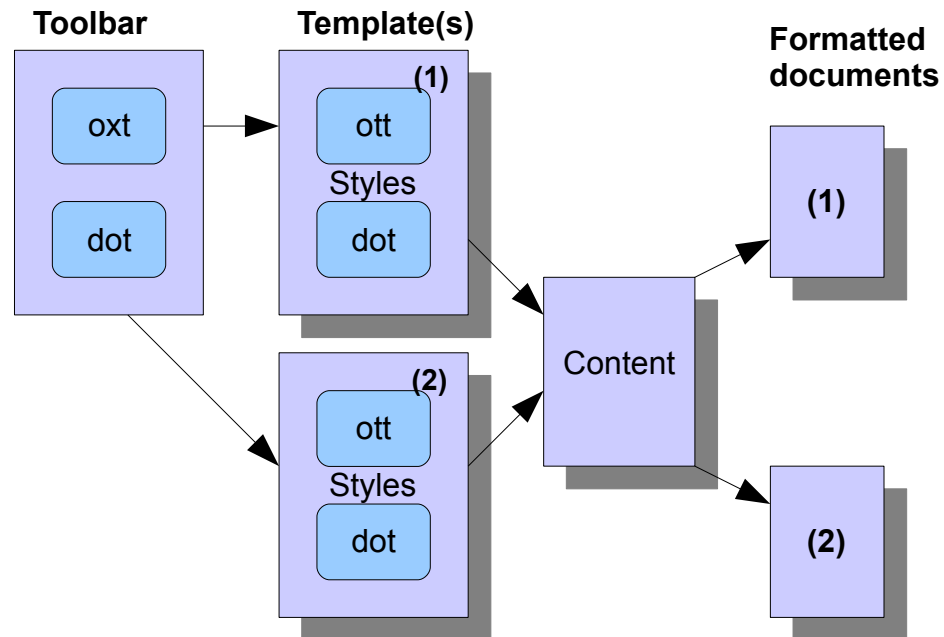

The ICE toolbar and templates

The ICE toolbar

The ICE toolbar has been developed as an [OpenOffice.org extension](#) and a Microsoft Word add-in. The purpose of the toolbar is to apply the ICE styles quicker and easier, this has been achieved by the creation of a toolbar that not only uses identical icons in OpenOffice.org and Word but also uses the same short cuts on all operating systems and word processors. The functionality of toolbar also includes some “smarts” to assist with the creation of more structurally correct content.

Download

The ICE toolbars are still being developed however, they are usable. Feel free to download and try them out, feedback is appreciated via the contact us page form or mailing list.

- ICE toolbar OpenOffice.org extension
- ICE toolbar Word 2003 Add-In
- ICE toolbar Word 2007 Add-In

How the ICE toolbar works

The toolbar and templates work using ICE styles, a standard set of style names, the toolbar is designed to apply the styles setup in the template using a set of rules.

oxt - OpenOffice.org extension
 ott - OpenOffice.org template
 dot - MSWord template

Figure 1: ICE toolbar and template integration

The Zotero template

A requirement of the ICE for Research and Scholarship project was to identify the potential to enhance bibliographic software to complement ICE. Zotero was identified as having potential and is also an open source application. The main requirements identified were to develop an OpenOffice.org extension and Word add-on that uses an inter-operable method of inserting citations and bibliographies.